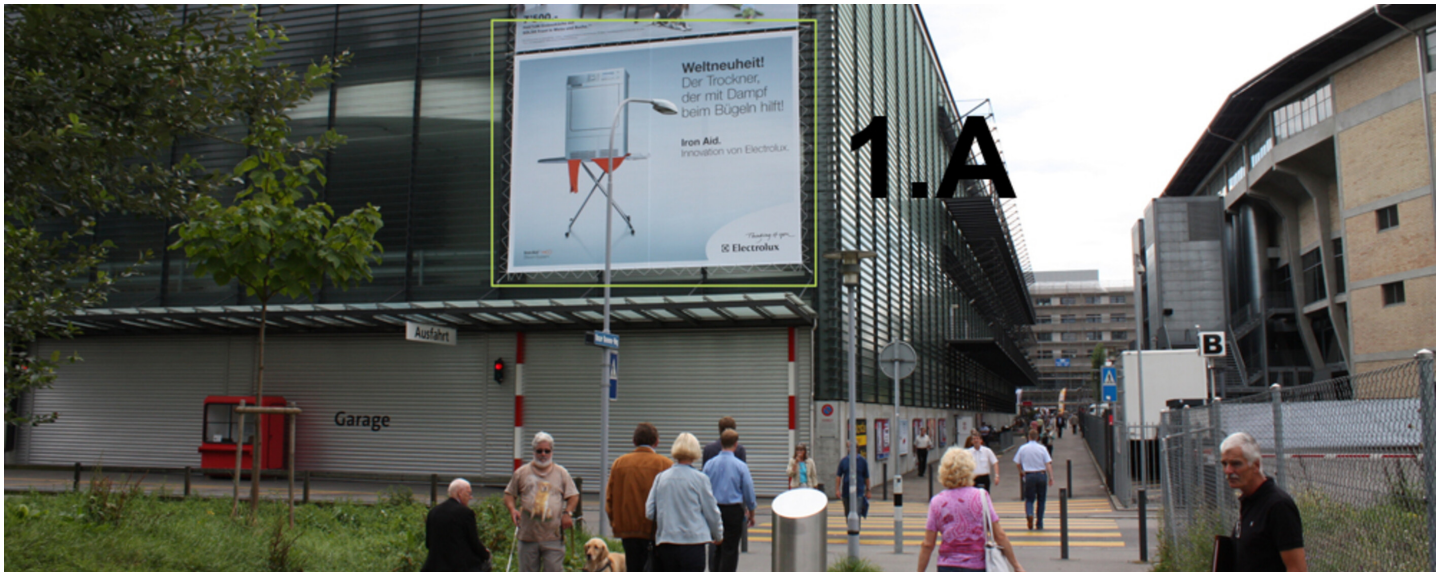

ZURICH, EXHIBITION CENTER 1.A

Exhibition centre – north side

FACTS AND FIGURES

Dimensions	W 9.30 m x H 6.75 m
Total size	62.78 m2
Availability	Permanent
Illumination	Not available
Frequency per trade fairs	Varies according to trade show
Visibility	Front, sideways/oblique

LOCATION | DESCRIPTION

- Exhibition centre – north side
- Visible to visitors as they arrive
- Visible to visitors coming from multi-storey car park
- Position: building corner
- Long viewing time
- Ideal viewing distance
- Price for small exhibitions/events on request