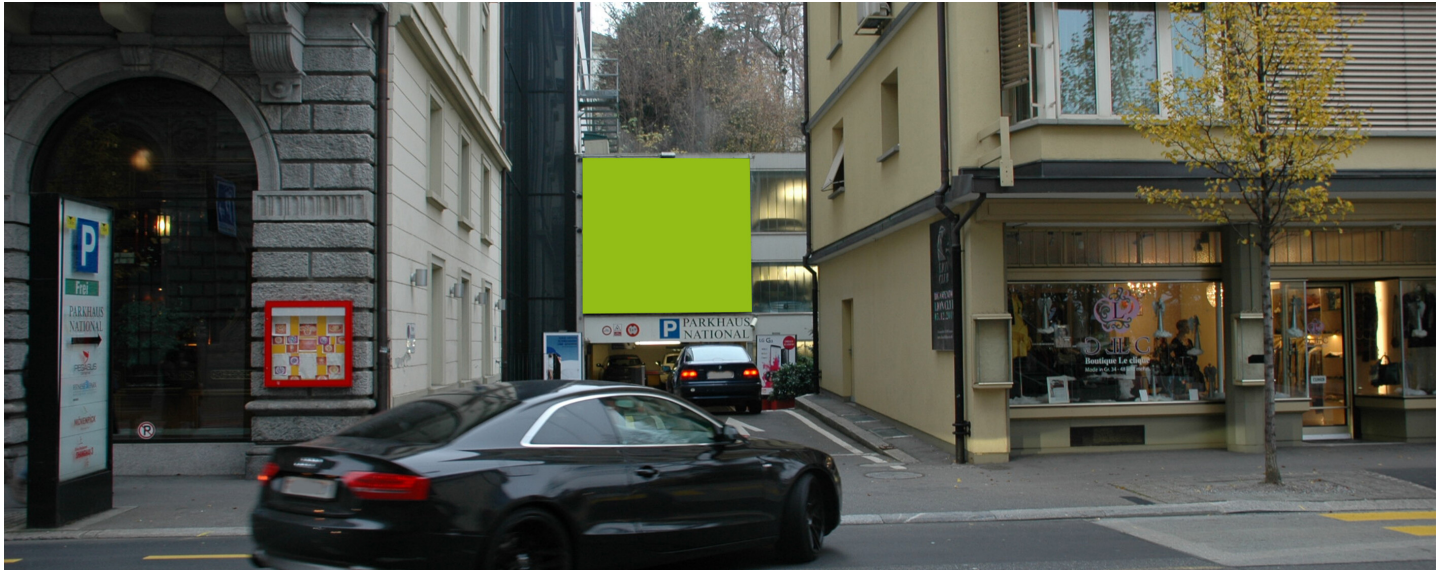

LUCERNE, PARKING NATIONAL / CASINO

Haldenstrasse 23

FACTS AND FIGURES

Dimensions	W 5.00 m x H 4.50 m
Total size	22.50 m ²
Availability	Permanent
Illumination	yes
Frequency per month	ca. 350'000
Visibility	Front

LOCATION | DESCRIPTION

- Multi-storey car park "National"
- Mega poster is located above the car park entrance
- Lots of bars, clubs, as well as luxury hotels (National 5*, Palace 5*, Schweizerhof 5* and Montana 4*) in the surrounding area
- Next door to the Casino Luzern (Kursaal)