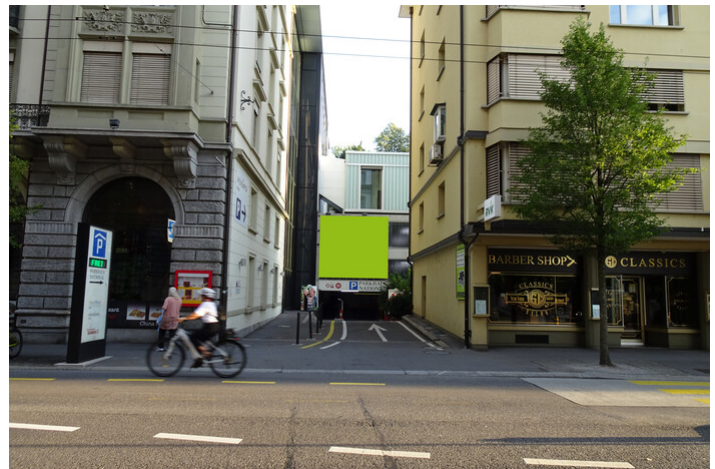

SITUATION PLAN

[Google Map](#)

Haldenstrasse 23