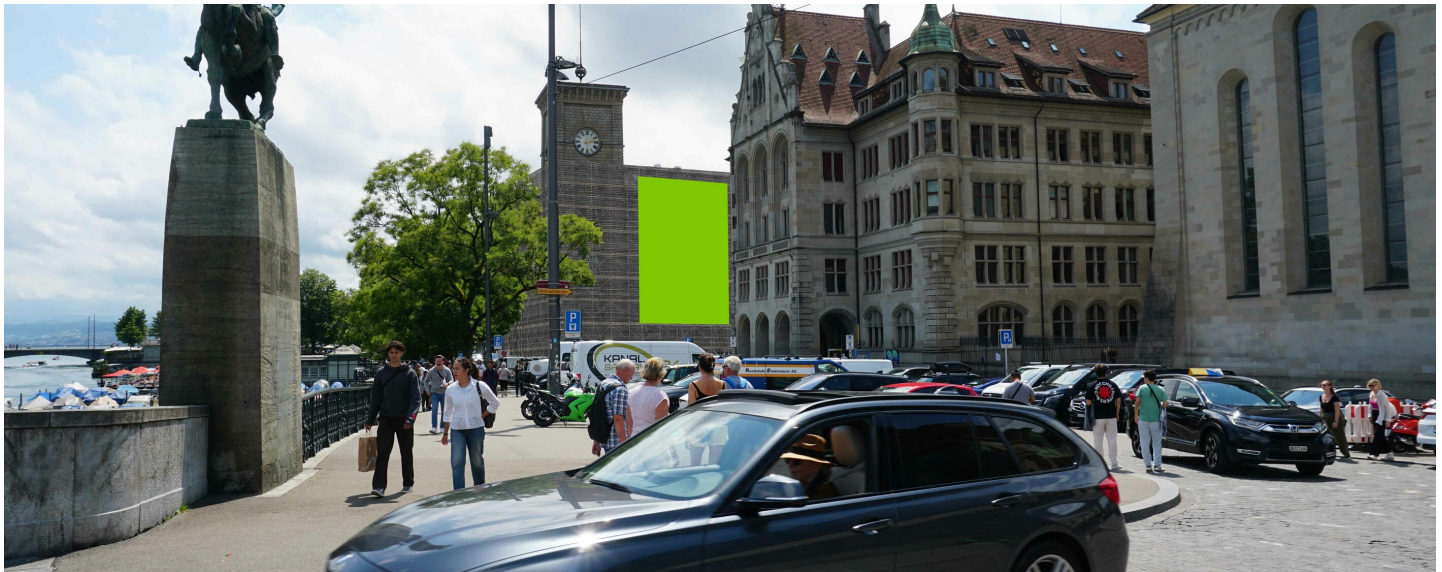

ZURICH, FRAUMÜNSTERPOST, SIDE KAPPELERGASSE Münsterhof 2

FACTS AND FIGURES

Dimensions	ca. W 8.00 m x H 15.00 m
Total size	ca. 120.00 m ²
Availability	ca. 02/03/2025 till 31/03/2026
Illumination	Not available
Frequency per month	ca. 2'148'600
Visibility	Sideways/oblique

LOCATION | DESCRIPTION

- Directly at the Limmat, opposite of the Grossmünster
- Prominent location in the city centre of Zurich
- Visible from Limmatquai, Quaibrücke and Bellevue
- Location at the end of Lake Zurich at the transition to the Limmat
- Right next to the Stadthaus Zurich
- Many historic buildings in the immediate vicinity
- In the nightlife and promenade area