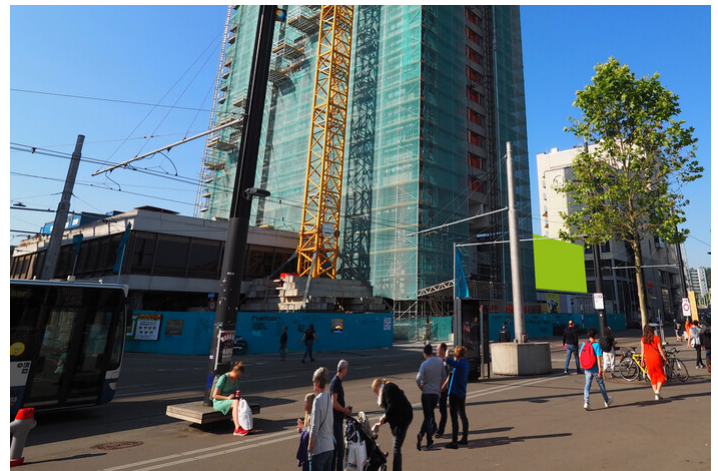

SITUATION PLAN

[Google Map](#)
Schulstrasse 44