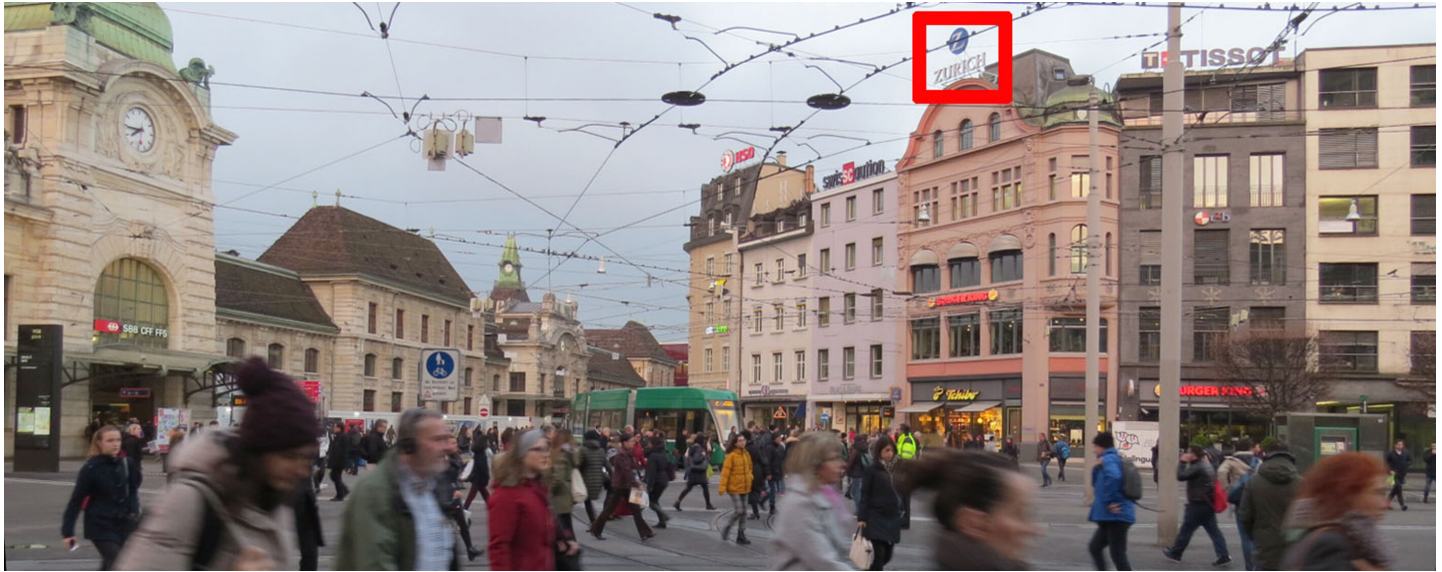

BASEL, NEON SIGN DIRECTLY AT THE SQUARE BY THE TRAIN STATION

Centralbahnplatz 9

FACTS AND FIGURES

Dimensions	ca. W 4.00 m x H 1.80 m
Total size	ca. 7.20 m ²
Availability	Permanent
Illumination	Not available
Frequency per month	ca. 2'500'000
Visibility	Front, sideways/oblique

LOCATION | DESCRIPTION

- Directly at the square by the train station in Basel
- Minimum contract duration: 5 years
- Directly opposite the bus stop for the EuroAirport bus no 50
- Highly frequented area by pedestrians
- Large tram stop with 8 different lines crossing as well as a taxi stand
- Great location and impact on the square by the train station
- Ideal height with approx. 16 meter above ground
- Neon sign with singular letters as well as cut logo possible
- All electricity costs must be covered by the advertiser
- Production, assembly / disassembly as well as the complete dismantling will have to be carried out by the client
- One-time fee for the application of the advertising permission: CHF 3'250.00